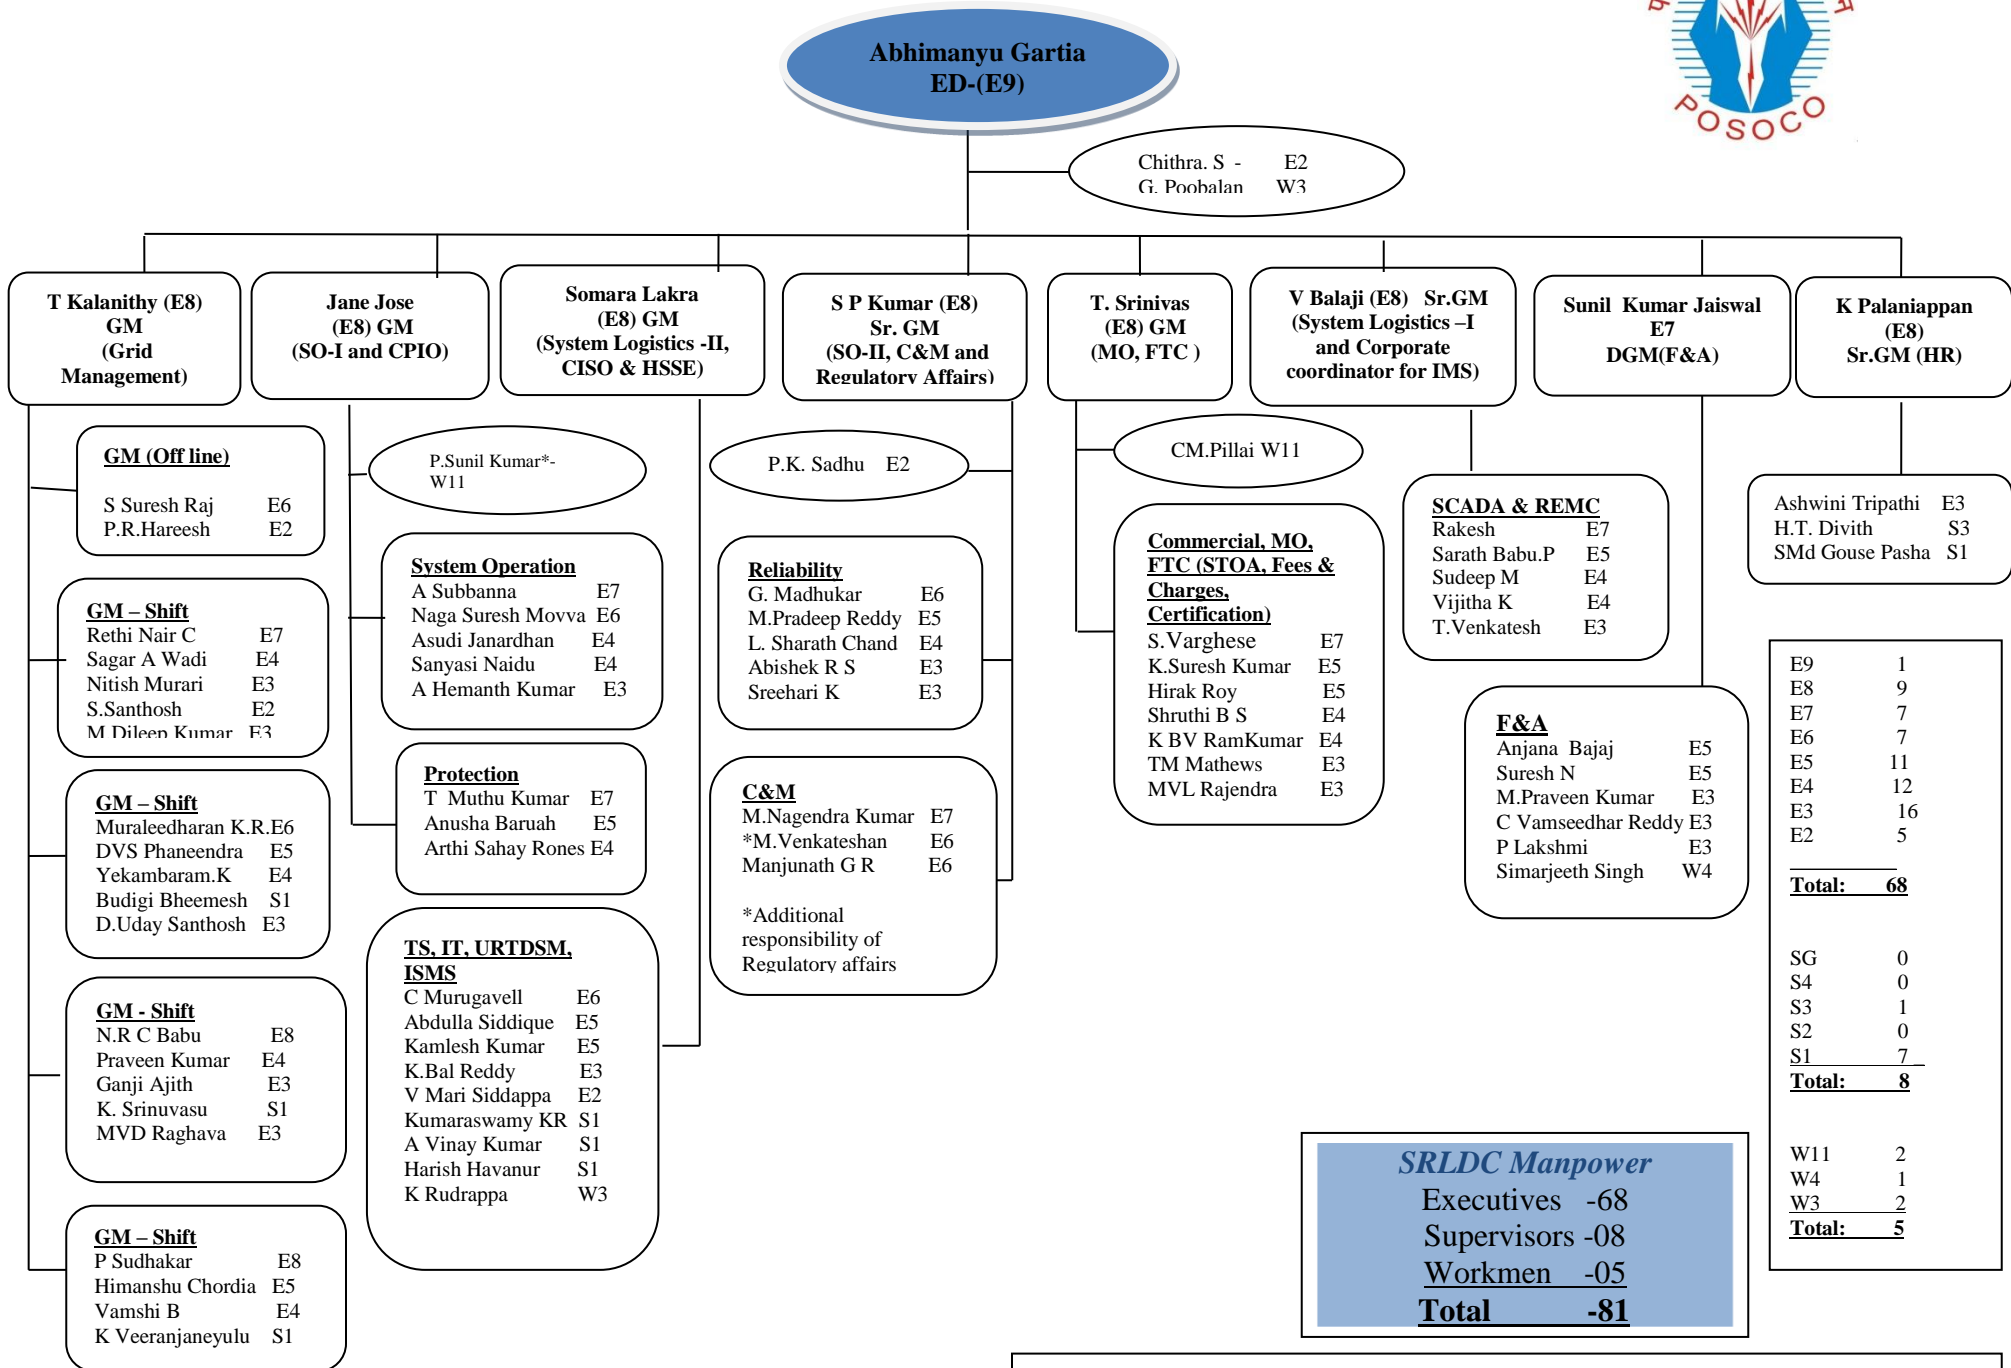

ORGANISATION CHART - SRLDC W.E.F 21/06/2019

- Department Heads are required to ensure N-1 for all functions under them.
- Real Time Operation replacement would be treated on priority.